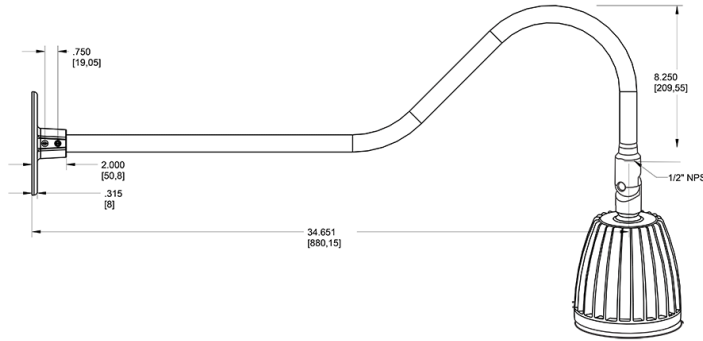

Dimensions

Features

- Adjustable 45° swivel joint
- Superior heat sink
- Die-cast aluminum housing
- 5-Year, No-Compromise Warranty

Ordering Matrix

Family	Wattage	Color Temp	Reflector	Shade	ShadeSize	Finish
GN2LED	13	N	R			BWN
	13 = 13W 26 = 26W	Y = 3000K Warm N = 4000K Neutral	Blank = Flood R = Rectangular S = Spot	Blank = No Shade	Blank = No Shade Size	B = Black W = White A = Bronze S = Silver G = Hunter Green YL = Yellow LB = Light Blue BL = Royal Blue BWN = Brown I = Ivory R = Red