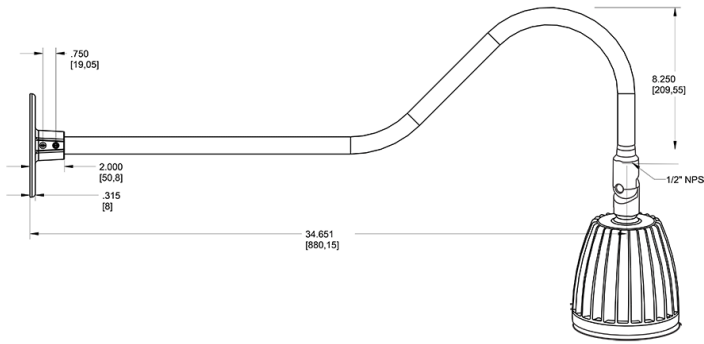

Dimensions

Features

- Adjustable 45° swivel joint
- Superior heat sink
- Die-cast aluminum housing
- 5-Year, No-Compromise Warranty

Ordering Matrix

Family	Wattage	Color Temp	Reflector	Shade	ShadeSize	Finish
GN2LED	13	N	R			B
	13 = 13W 26 = 26W	Y = 3000K Warm N = 4000K Neutral	Blank = Flood R = Rectangular S = Spot	Blank = No Shade	Blank = No Shade Size	B = Black W = White A = Bronze S = Silver G = Hunter Green YL = Yellow LB = Light Blue BL = Royal Blue BWN = Brown I = Ivory R = Red