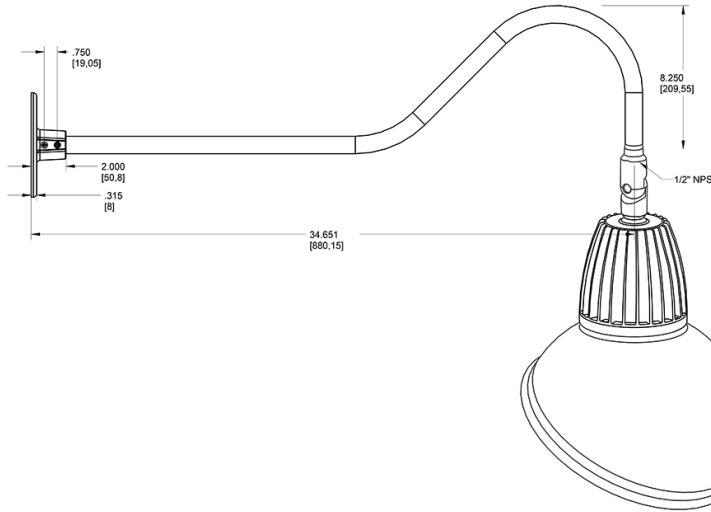

Dimensions

Features

- Adjustable 45° swivel joint
- Superior heat sink
- Die-cast aluminum housing
- 5-Year, No-Compromise Warranty

Ordering Matrix

Family	Wattage	Color Temp	Reflector	Shade	ShadeSize	Finish
GN2LED	13	N	R	AD		YL
	13 = 13W 26 = 26W	Y = 3000K Warm N = 4000K Neutral	Blank = Flood R = Rectangular S = Spot	AD = Angled Dome	11 = 11" Blank = 15"	B = Black W = White A = Bronze S = Silver G = Hunter Green YL = Yellow LB = Light Blue BL = Royal Blue BWN = Brown I = Ivory R = Red