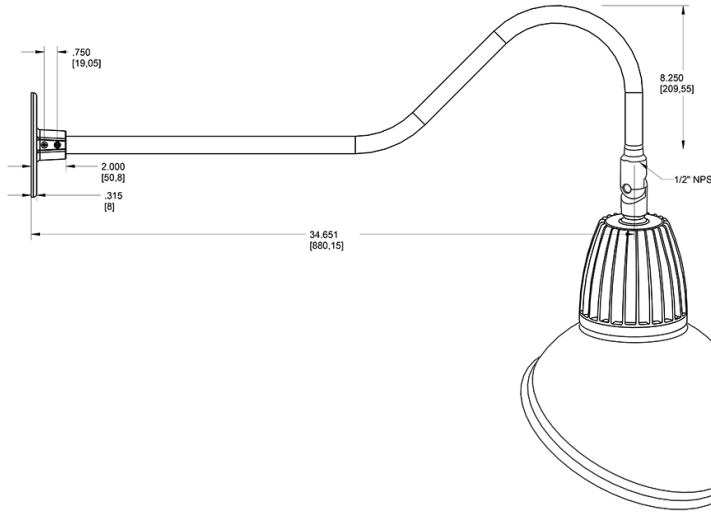

Dimensions

Features

- Adjustable 45° swivel joint
- Superior heat sink
- Die-cast aluminum housing
- 5-Year, No-Compromise Warranty

Ordering Matrix

Family	Wattage	Color Temp	Reflector	Shade	ShadeSize	Finish
GN2LED	13	N	R	AD		S
	13 = 13W 26 = 26W	Y = 3000K Warm N = 4000K Neutral	Blank = Flood R = Rectangular S = Spot	AD = Angled Dome	11 = 11" Blank = 15"	B = Black W = White A = Bronze S = Silver G = Hunter Green YL = Yellow LB = Light Blue BL = Royal Blue BWN = Brown I = Ivory R = Red