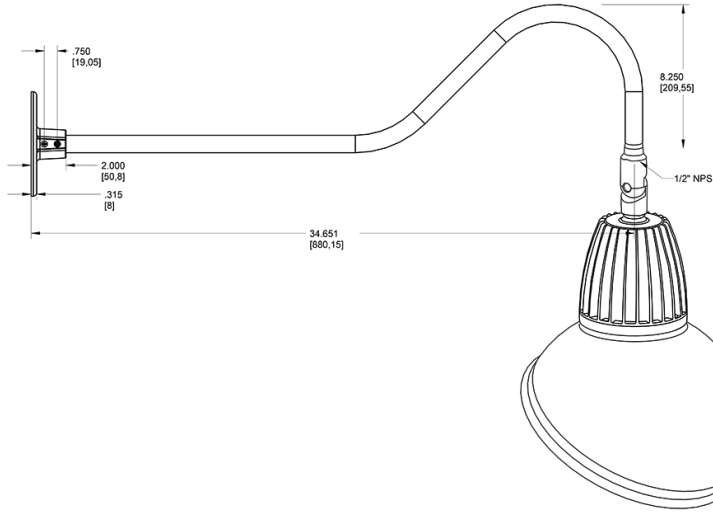

Dimensions

Features

- Adjustable 45° swivel joint
- Superior heat sink
- Die-cast aluminum housing
- 5-Year, No-Compromise Warranty

Ordering Matrix

Family	Wattage	Color Temp	Reflector	Shade	ShadeSize	Finish
GN2LED	13	N	R	AD	11	W
	13 = 13W 26 = 26W	Y = 3000K Warm N = 4000K Neutral	Blank = Flood R = Rectangular S = Spot	AD = Angled Dome	11 = 11" Blank = 15"	B = Black W = White A = Bronze S = Silver G = Hunter Green YL = Yellow LB = Light Blue BL = Royal Blue BWN = Brown I = Ivory R = Red