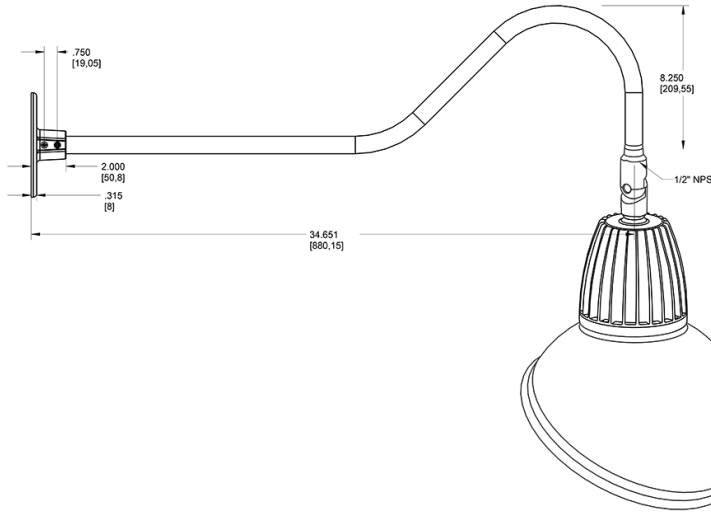

Technical Specifications

Compliance

UL Listed:

Suitable for wet locations. Suitable for mounting within 4ft (1.2m) of the ground.

IESNA LM-79 & lm-80 Testing:

RAB LED luminaires and LED components have been tested by an independent laboratory in accordance with IESNA lm-79 and lm-80

Dimensions

Features

- Adjustable 45° swivel joint
- Superior heat sink
- Die-cast aluminum housing
- 5-Year, No-Compromise Warranty

Ordering Matrix

Family	Wattage	Color Temp	Reflector	Shade	ShadeSize	Finish
GN2LED	13	N	R	AD	11	G
	13 = 13W 26 = 26W	Y = 3000K Warm N = 4000K Neutral	Blank = Flood R = Rectangular S = Spot	AD = Angled Dome	11 = 11" Blank = 15"	B = Black W = White A = Bronze S = Silver G = Hunter Green YL = Yellow LB = Light Blue BL = Royal Blue BWN = Brown I = Ivory R = Red