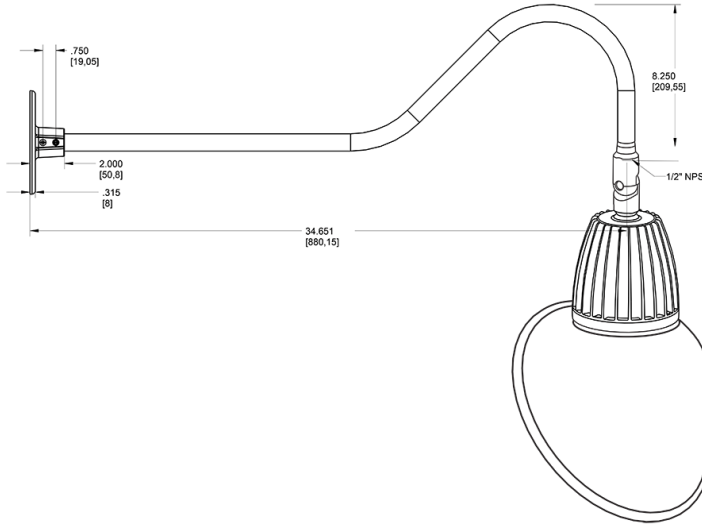

Dimensions

Features

- Adjustable 45° swivel joint
- Superior heat sink
- Die-cast aluminum housing
- 5-Year, No-Compromise Warranty

Ordering Matrix

Family	Wattage	Color Temp	Reflector	Shade	ShadeSize	Finish
GN2LED	13	N	R	AC		W
	13 = 13W 26 = 26W	Y = 3000K Warm N = 4000K Neutral	Blank = Flood R = Rectangular S = Spot	AC = Angled Cone	11 = 11" Blank = 15"	B = Black W = White A = Bronze S = Silver G = Hunter Green YL = Yellow LB = Light Blue BL = Royal Blue BWN = Brown I = Ivory R = Red