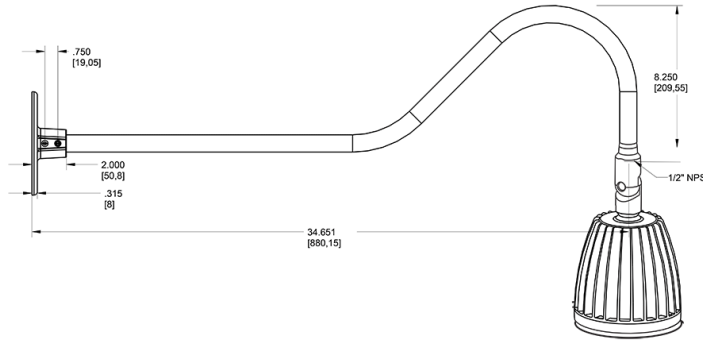

Dimensions

Features

- Adjustable 45° swivel joint
- Superior heat sink
- Die-cast aluminum housing
- 5-Year, No-Compromise Warranty

Ordering Matrix

Family	Wattage	Color Temp	Reflector	Shade	ShadeSize	Finish
GN2LED	13	N				I
	13 = 13W 26 = 26W	Y = 3000K Warm N = 4000K Neutral	Blank = Flood R = Rectangular S = Spot	Blank = No Shade	Blank = No Shade Size	B = Black W = White A = Bronze S = Silver G = Hunter Green YL = Yellow LB = Light Blue BL = Royal Blue BWN = Brown I = Ivory R = Red