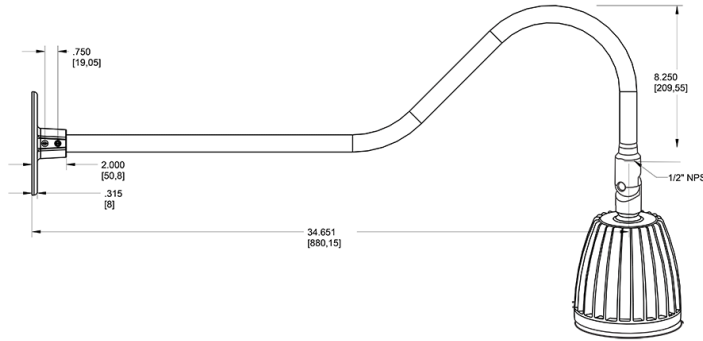

Dimensions

Features

- Adjustable 45° swivel joint
- Superior heat sink
- Die-cast aluminum housing
- 5-Year, No-Compromise Warranty

Ordering Matrix

Family	Wattage	Color Temp	Reflector	Shade	ShadeSize	Finish
GN2LED	13	N				BWN
	13 = 13W 26 = 26W	Y = 3000K Warm N = 4000K Neutral	Blank = Flood R = Rectangular S = Spot	Blank = No Shade	Blank = No Shade Size	B = Black W = White A = Bronze S = Silver G = Hunter Green YL = Yellow LB = Light Blue BL = Royal Blue BWN = Brown I = Ivory R = Red