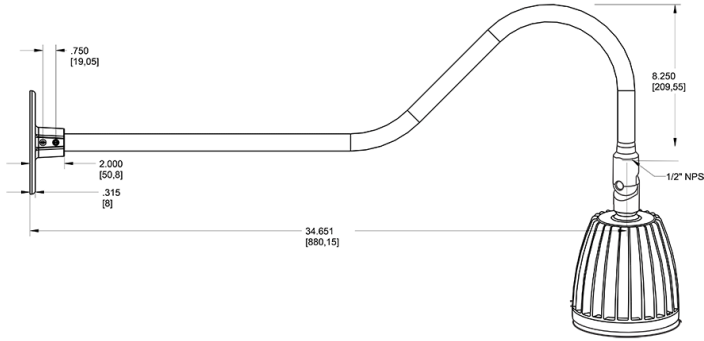

Dimensions

Features

- Adjustable 45° swivel joint
- Superior heat sink
- Die-cast aluminum housing
- 5-Year, No-Compromise Warranty

Ordering Matrix

Family	Wattage	Color Temp	Reflector	Shade	ShadeSize	Finish
GN2LED	13	N				B
	13 = 13W 26 = 26W	Y = 3000K Warm N = 4000K Neutral	Blank = Flood R = Rectangular S = Spot	Blank = No Shade	Blank = No Shade Size	B = Black W = White A = Bronze S = Silver G = Hunter Green YL = Yellow LB = Light Blue BL = Royal Blue BWN = Brown I = Ivory R = Red