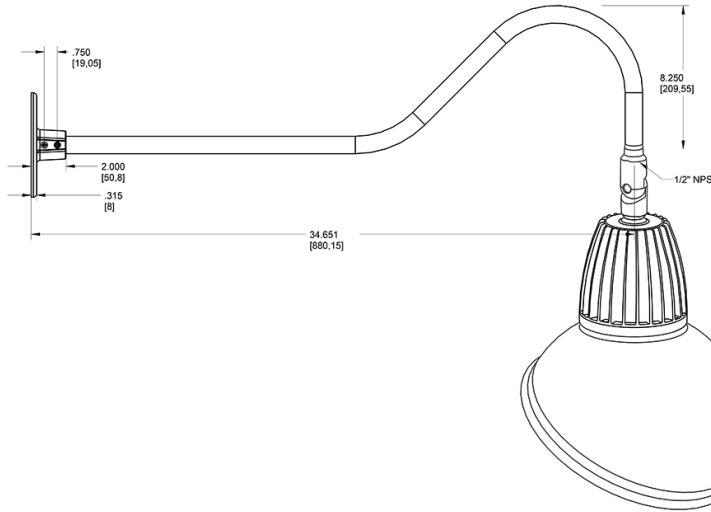

Dimensions

Features

- Adjustable 45° swivel joint
- Superior heat sink
- Die-cast aluminum housing
- 5-Year, No-Compromise Warranty

Ordering Matrix

Family	Wattage	Color Temp	Reflector	Shade	ShadeSize	Finish
GN2LED	13	N		AD		S
	13 = 13W 26 = 26W	Y = 3000K Warm N = 4000K Neutral	Blank = Flood R = Rectangular S = Spot	AD = Angled Dome	11 = 11" Blank = 15"	B = Black W = White A = Bronze S = Silver G = Hunter Green YL = Yellow LB = Light Blue BL = Royal Blue BWN = Brown I = Ivory R = Red