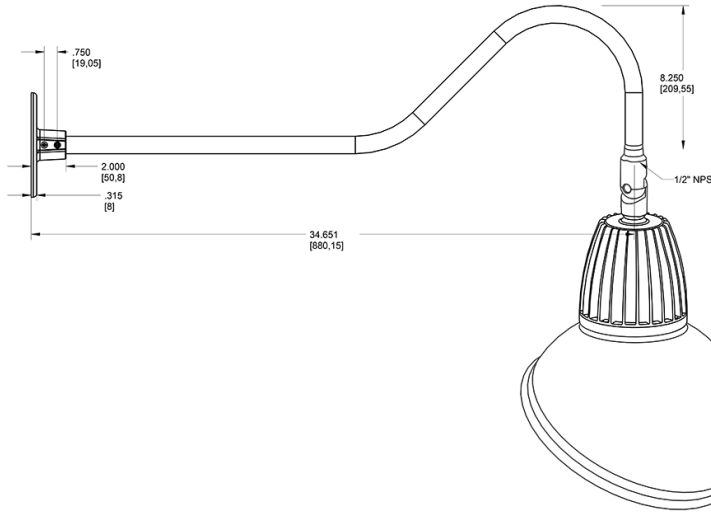

Dimensions

Features

- Adjustable 45° swivel joint
- Superior heat sink
- Die-cast aluminum housing
- 5-Year, No-Compromise Warranty

Ordering Matrix

Family	Wattage	Color Temp	Reflector	Shade	ShadeSize	Finish
GN2LED	13	N		AD		LB
	13 = 13W 26 = 26W	Y = 3000K Warm N = 4000K Neutral	Blank = Flood R = Rectangular S = Spot	AD = Angled Dome	11 = 11" Blank = 15"	B = Black W = White A = Bronze S = Silver G = Hunter Green YL = Yellow LB = Light Blue BL = Royal Blue BWN = Brown I = Ivory R = Red