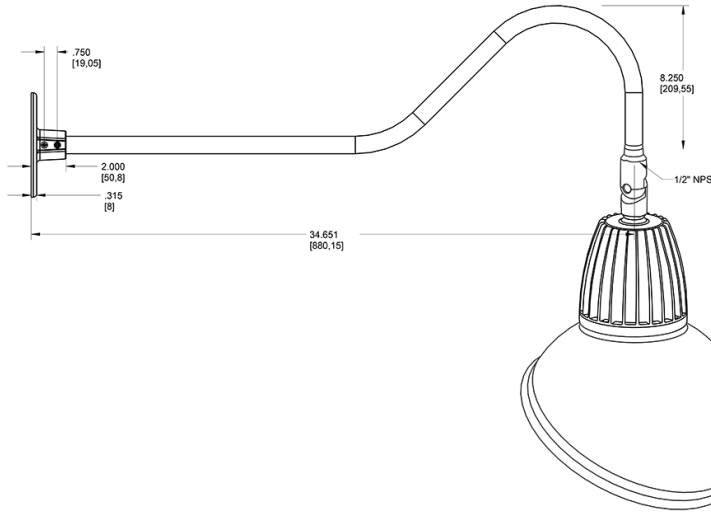

Dimensions

Features

- Adjustable 45° swivel joint
- Superior heat sink
- Die-cast aluminum housing
- 5-Year, No-Compromise Warranty

Ordering Matrix

Family	Wattage	Color Temp	Reflector	Shade	ShadeSize	Finish
GN2LED	13	N		AD		G
	13 = 13W 26 = 26W	Y = 3000K Warm N = 4000K Neutral	Blank = Flood R = Rectangular S = Spot	AD = Angled Dome	11 = 11" Blank = 15"	B = Black W = White A = Bronze S = Silver G = Hunter Green YL = Yellow LB = Light Blue BL = Royal Blue BWN = Brown I = Ivory R = Red