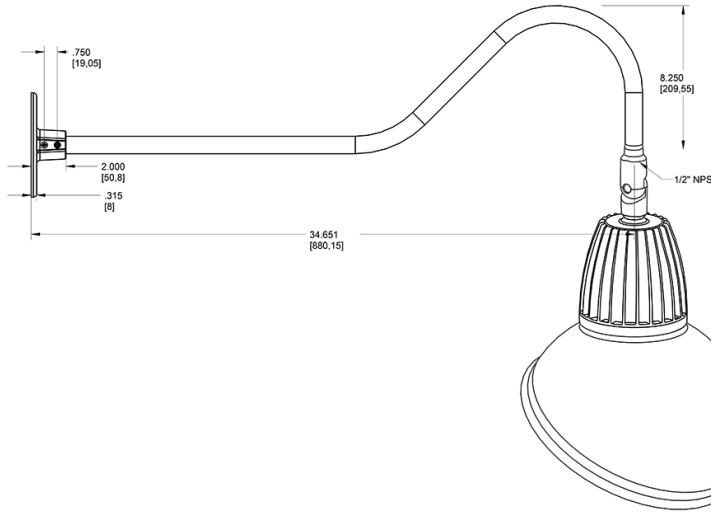

13 & 26 Watt Dome Shade LED Gooseneck Luminaire designed to match the architecture of Main Street storefronts and building perimeters. LED Gooseneck Dome Shade with 35" Goose Arm Style 2.

Color: Brown

Weight: 14.0 lbs

Technical Specifications

Compliance

UL Listed:

Suitable for wet locations. Suitable for mounting within 4ft (1.2m) of the ground.

IESNA LM-79 & lm-80 Testing:

RAB LED luminaires and LED components have been tested by an independent laboratory in accordance with IESNA lm-79 and lm-80

Dimensions

Features

- Adjustable 45° swivel joint
- Superior heat sink
- Die-cast aluminum housing
- 5-Year, No-Compromise Warranty

Ordering Matrix

Family	Wattage	Color Temp	Reflector	Shade	ShadeSize	Finish
GN2LED	13	N		AD		BWN
	13 = 13W 26 = 26W	Y = 3000K Warm N = 4000K Neutral	Blank = Flood R = Rectangular S = Spot	AD = Angled Dome	11 = 11" Blank = 15"	B = Black W = White A = Bronze S = Silver G = Hunter Green YL = Yellow LB = Light Blue BL = Royal Blue BWN = Brown I = Ivory R = Red