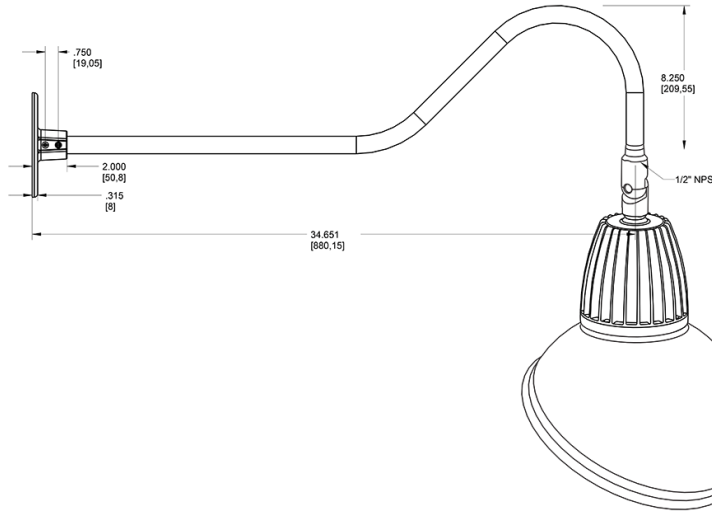

Dimensions

Features

- Adjustable 45° swivel joint
- Superior heat sink
- Die-cast aluminum housing
- 5-Year, No-Compromise Warranty

Ordering Matrix

Family	Wattage	Color Temp	Reflector	Shade	ShadeSize	Finish
GN2LED	13	N		AD		BL
	13 = 13W 26 = 26W	Y = 3000K Warm N = 4000K Neutral	Blank = Flood R = Rectangular S = Spot	AD = Angled Dome	11 = 11" Blank = 15"	B = Black W = White A = Bronze S = Silver G = Hunter Green YL = Yellow LB = Light Blue BL = Royal Blue BWN = Brown I = Ivory R = Red