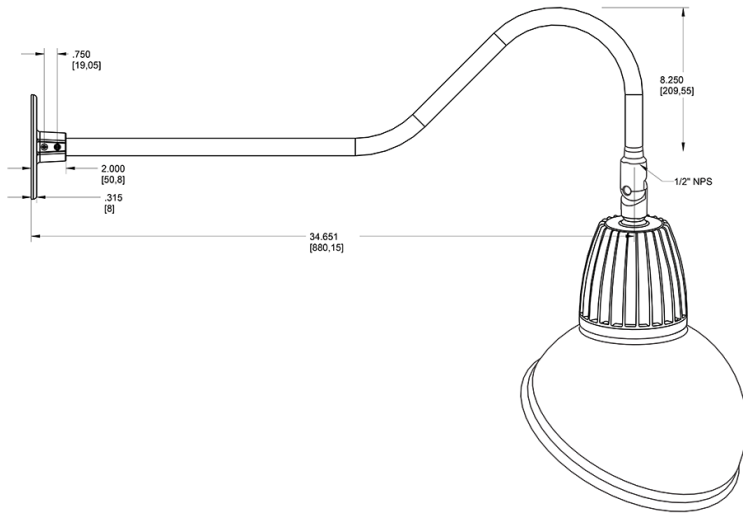

Dimensions

Features

- Adjustable 45° swivel joint
- Superior heat sink
- Die-cast aluminum housing
- 5-Year, No-Compromise Warranty

Ordering Matrix

Family	Wattage	Color Temp	Reflector	Shade	ShadeSize	Finish
GN2LED	13	N		AD		B
	13 = 13W 26 = 26W	Y = 3000K Warm N = 4000K Neutral	Blank = Flood R = Rectangular S = Spot	AD = Angled Dome	11 = 11" Blank = 15"	B = Black W = White A = Bronze S = Silver G = Hunter Green YL = Yellow LB = Light Blue BL = Royal Blue BWN = Brown I = Ivory R = Red