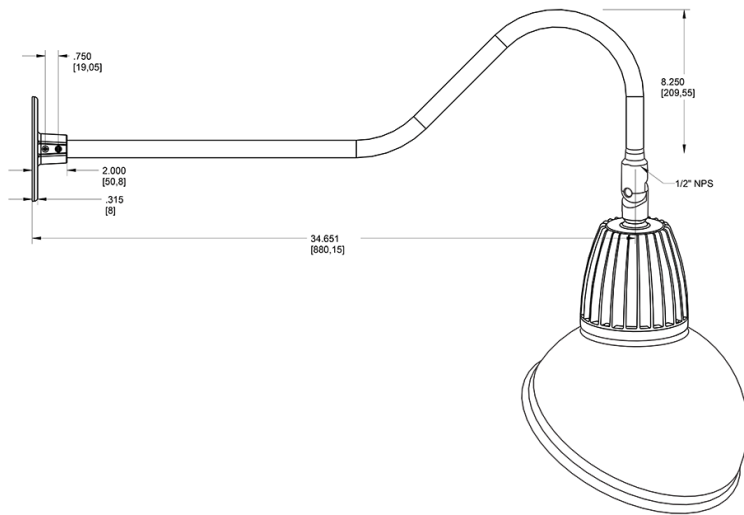

Dimensions

Features

- Adjustable 45° swivel joint
- Superior heat sink
- Die-cast aluminum housing
- 5-Year, No-Compromise Warranty

Ordering Matrix

Family	Wattage	Color Temp	Reflector	Shade	ShadeSize	Finish
GN2LED	13	N		AD	11	B
	13 = 13W 26 = 26W	Y = 3000K Warm N = 4000K Neutral	Blank = Flood R = Rectangular S = Spot	AD = Angled Dome	11 = 11" Blank = 15"	B = Black W = White A = Bronze S = Silver G = Hunter Green YL = Yellow LB = Light Blue BL = Royal Blue BWN = Brown I = Ivory R = Red