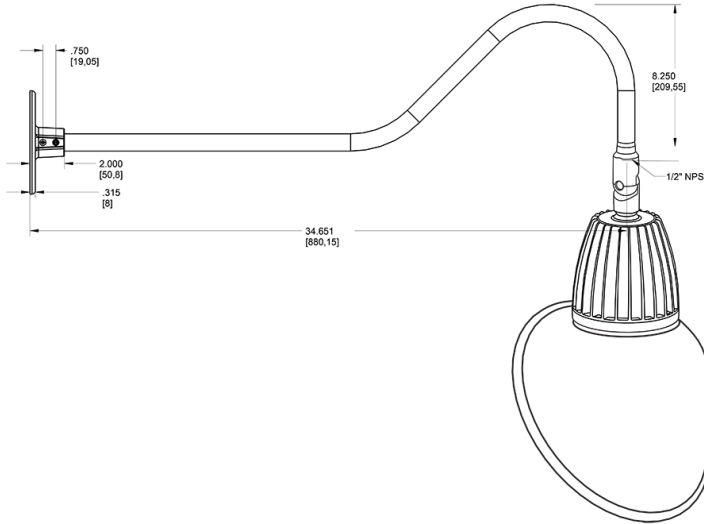

## Dimensions

## Features

- Adjustable 45° swivel joint
- Superior heat sink
- Die-cast aluminum housing
- 5-Year, No-Compromise Warranty