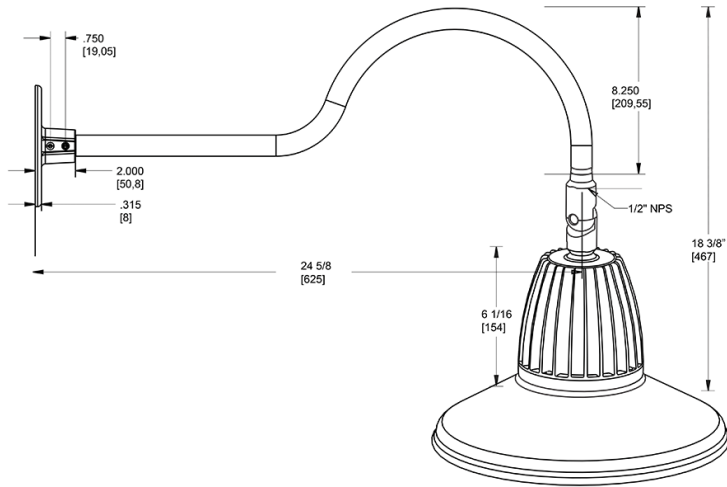

Dimensions

Features

- Adjustable 45° swivel joint
- Superior heat sink
- Die-cast aluminum housing
- 5-Year, No-Compromise Warranty

Ordering Matrix

Family	Wattage	Color Temp	Reflector	Shade	ShadeSize	Finish
GN1LED	26	Y		ST		W
	13 = 13W 26 = 26W	Y = 3000K Warm N = 4000K Neutral	Blank = Flood R = Rectangular S = Spot	ST = Straight Shade	11 = 11" Blank = 15"	B = Black W = White A = Bronze S = Silver G = Hunter Green YL = Yellow LB = Light Blue BL = Royal Blue BWN = Brown I = Ivory R = Red