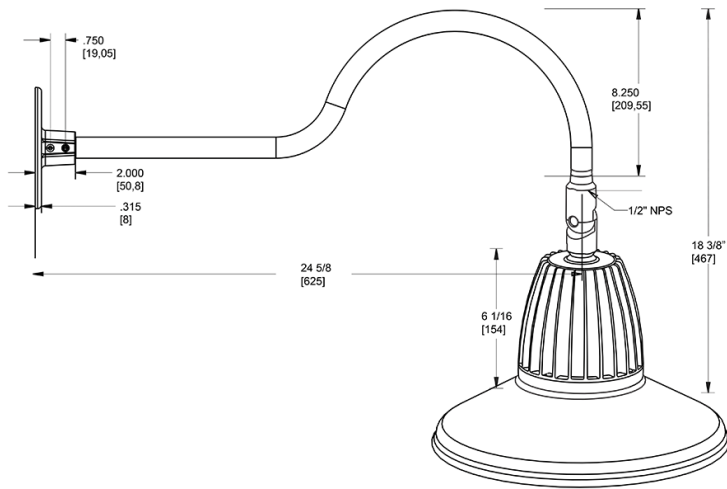

Dimensions

Features

- Adjustable 45° swivel joint
- Superior heat sink
- Die-cast aluminum housing
- 5-Year, No-Compromise Warranty

Ordering Matrix

Family	Wattage	Color Temp	Reflector	Shade	ShadeSize	Finish
GN1LED	26	Y		ST		R
	13 = 13W 26 = 26W	Y = 3000K Warm N = 4000K Neutral	Blank = Flood R = Rectangular S = Spot	ST = Straight Shade	11 = 11" Blank = 15"	B = Black W = White A = Bronze S = Silver G = Hunter Green YL = Yellow LB = Light Blue BL = Royal Blue BWN = Brown I = Ivory R = Red