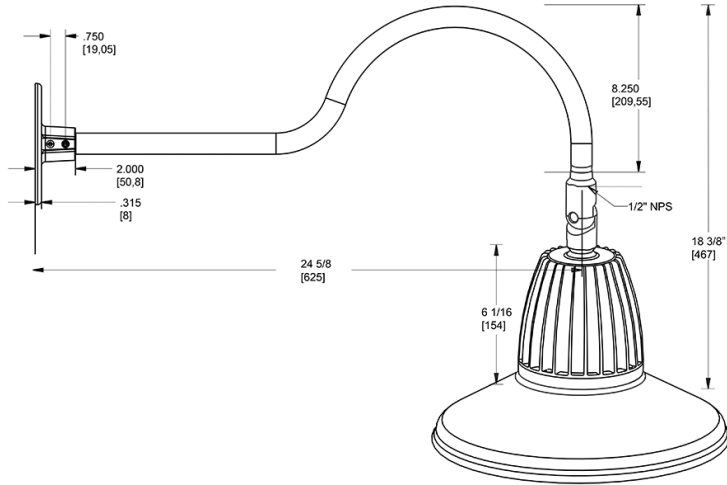

Dimensions

Features

- Adjustable 45° swivel joint
- Superior heat sink
- Die-cast aluminum housing
- 5-Year, No-Compromise Warranty

Ordering Matrix

Family	Wattage	Color Temp	Reflector	Shade	ShadeSize	Finish
GN1LED	26	Y		ST		LB
	13 = 13W 26 = 26W	Y = 3000K Warm N = 4000K Neutral	Blank = Flood R = Rectangular S = Spot	ST = Straight Shade	11 = 11" Blank = 15"	B = Black W = White A = Bronze S = Silver G = Hunter Green YL = Yellow LB = Light Blue BL = Royal Blue BWN = Brown I = Ivory R = Red