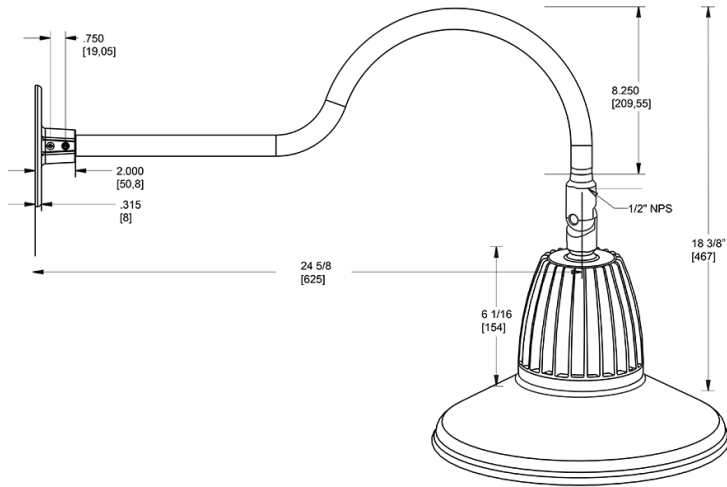

Dimensions

Features

- Adjustable 45° swivel joint
- Superior heat sink
- Die-cast aluminum housing
- 5-Year, No-Compromise Warranty

Ordering Matrix

Family	Wattage	Color Temp	Reflector	Shade	ShadeSize	Finish
GN1LED	26	Y		ST		G
	13 = 13W 26 = 26W	Y = 3000K Warm N = 4000K Neutral	Blank = Flood R = Rectangular S = Spot	ST = Straight Shade	11 = 11" Blank = 15"	B = Black W = White A = Bronze S = Silver G = Hunter Green YL = Yellow LB = Light Blue BL = Royal Blue BWN = Brown I = Ivory R = Red