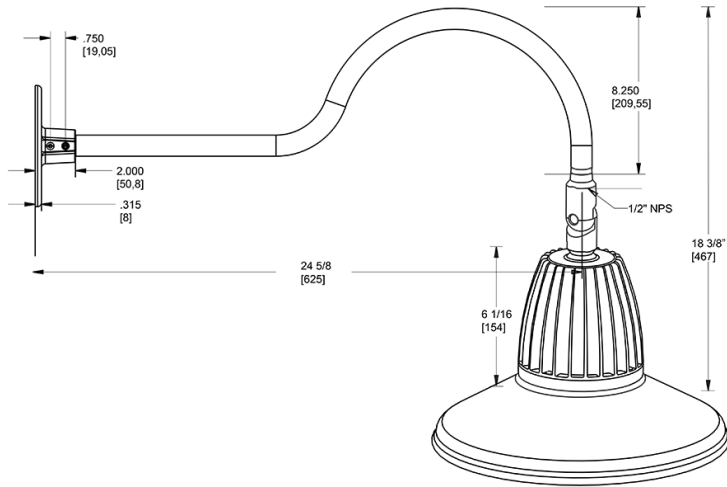

Dimensions

Features

- Adjustable 45° swivel joint
- Superior heat sink
- Die-cast aluminum housing
- 5-Year, No-Compromise Warranty

Ordering Matrix

Family	Wattage	Color Temp	Reflector	Shade	ShadeSize	Finish
GN1LED	26	Y		ST		BL
	13 = 13W 26 = 26W	Y = 3000K Warm N = 4000K Neutral	Blank = Flood R = Rectangular S = Spot	ST = Straight Shade	11 = 11" Blank = 15"	B = Black W = White A = Bronze S = Silver G = Hunter Green YL = Yellow LB = Light Blue BL = Royal Blue BWN = Brown I = Ivory R = Red