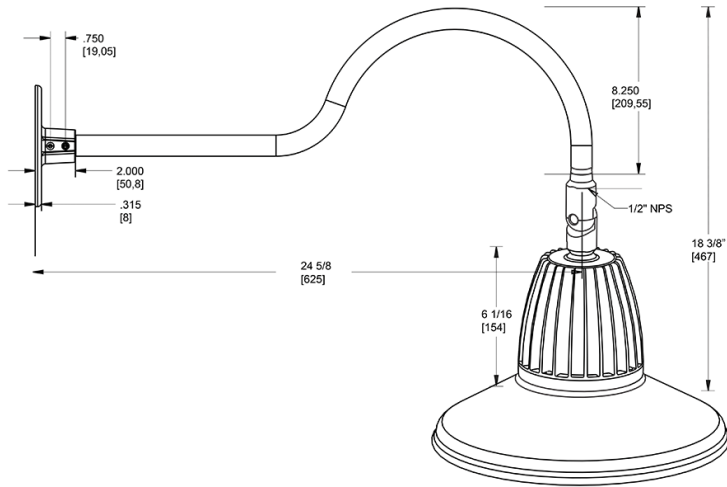

Dimensions

Features

- Adjustable 45° swivel joint
- Superior heat sink
- Die-cast aluminum housing
- 5-Year, No-Compromise Warranty

Ordering Matrix

Family	Wattage	Color Temp	Reflector	Shade	ShadeSize	Finish
GN1LED	26	Y		ST		A
	13 = 13W 26 = 26W	Y = 3000K Warm N = 4000K Neutral	Blank = Flood R = Rectangular S = Spot	ST = Straight Shade	11 = 11" Blank = 15"	B = Black W = White A = Bronze S = Silver G = Hunter Green YL = Yellow LB = Light Blue BL = Royal Blue BWN = Brown I = Ivory R = Red