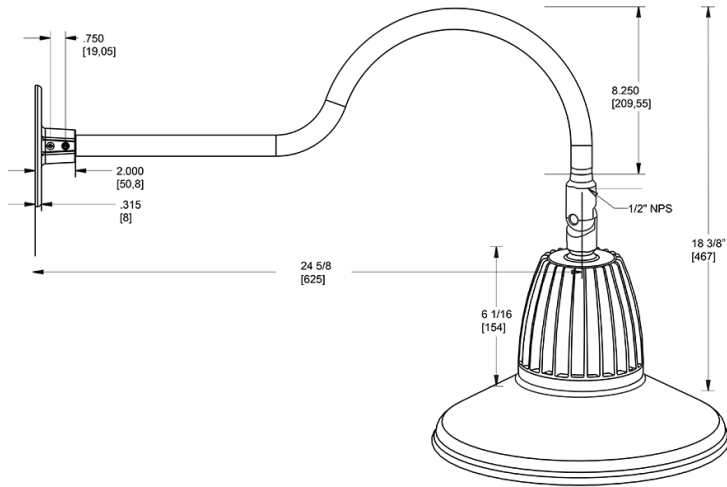

Dimensions

Features

- Adjustable 45° swivel joint
- Superior heat sink
- Die-cast aluminum housing
- 5-Year, No-Compromise Warranty

Ordering Matrix

Family	Wattage	Color Temp	Reflector	Shade	ShadeSize	Finish
GN1LED	26	Y		ST	11	LB
	13 = 13W 26 = 26W	Y = 3000K Warm N = 4000K Neutral	Blank = Flood R = Rectangular S = Spot	ST = Straight Shade	11 = 11" Blank = 15"	B = Black W = White A = Bronze S = Silver G = Hunter Green YL = Yellow LB = Light Blue BL = Royal Blue BWN = Brown I = Ivory R = Red