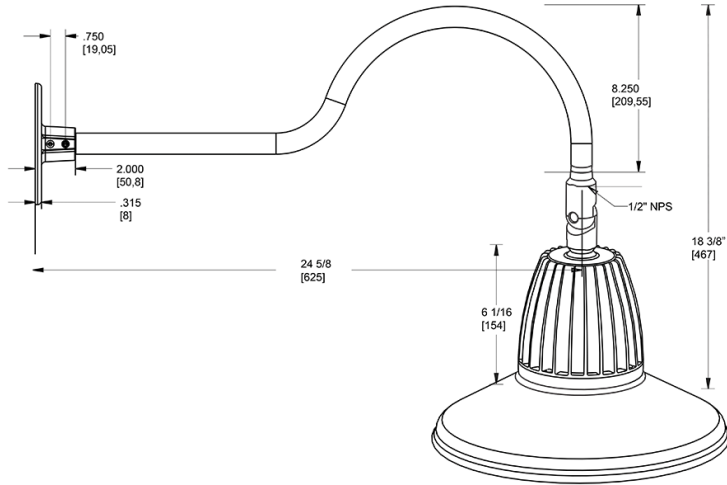

Dimensions

Features

- Adjustable 45° swivel joint
- Superior heat sink
- Die-cast aluminum housing
- 5-Year, No-Compromise Warranty

Ordering Matrix

Family	Wattage	Color Temp	Reflector	Shade	ShadeSize	Finish
GN1LED	26	Y		ST	11	G
	13 = 13W 26 = 26W	Y = 3000K Warm N = 4000K Neutral	Blank = Flood R = Rectangular S = Spot	ST = Straight Shade	11 = 11" Blank = 15"	B = Black W = White A = Bronze S = Silver G = Hunter Green YL = Yellow LB = Light Blue BL = Royal Blue BWN = Brown I = Ivory R = Red