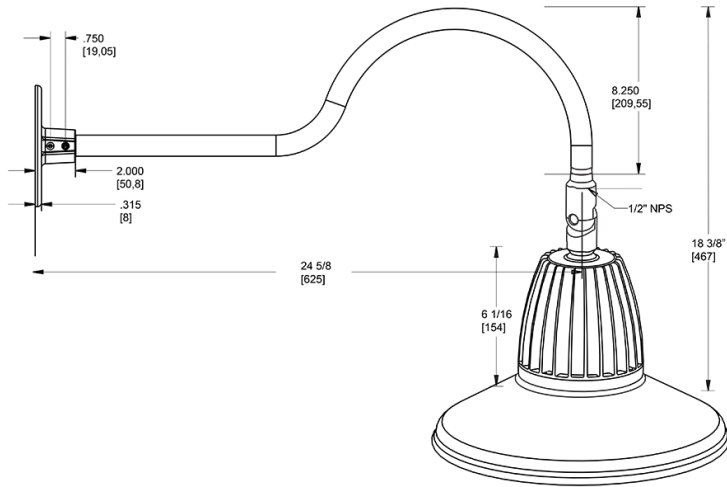

Dimensions

Features

- Adjustable 45° swivel joint
- Superior heat sink
- Die-cast aluminum housing
- 5-Year, No-Compromise Warranty

Ordering Matrix

Family	Wattage	Color Temp	Reflector	Shade	ShadeSize	Finish
GN1LED	26	Y		ST	11	BWN
	13 = 13W 26 = 26W	Y = 3000K Warm N = 4000K Neutral	Blank = Flood R = Rectangular S = Spot	ST = Straight Shade	11 = 11" Blank = 15"	B = Black W = White A = Bronze S = Silver G = Hunter Green YL = Yellow LB = Light Blue BL = Royal Blue BWN = Brown I = Ivory R = Red