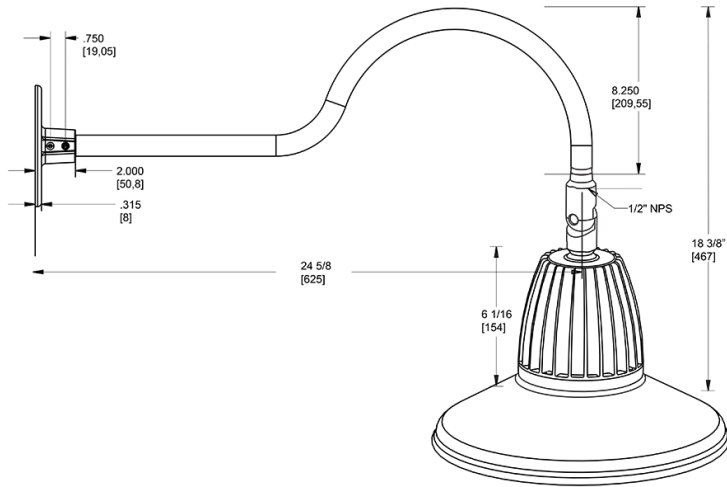

Dimensions

Features

- Adjustable 45° swivel joint
- Superior heat sink
- Die-cast aluminum housing
- 5-Year, No-Compromise Warranty

Ordering Matrix

Family	Wattage	Color Temp	Reflector	Shade	ShadeSize	Finish
GN1LED	26	Y		ST	11	A
	13 = 13W 26 = 26W	Y = 3000K Warm N = 4000K Neutral	Blank = Flood R = Rectangular S = Spot	ST = Straight Shade	11 = 11" Blank = 15"	B = Black W = White A = Bronze S = Silver G = Hunter Green YL = Yellow LB = Light Blue BL = Royal Blue BWN = Brown I = Ivory R = Red