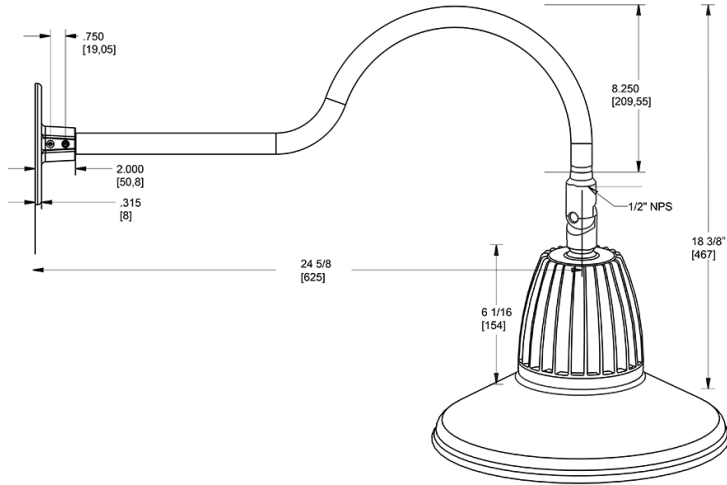

Dimensions

Features

- Adjustable 45° swivel joint
- Superior heat sink
- Die-cast aluminum housing
- 5-Year, No-Compromise Warranty

Ordering Matrix

Family	Wattage	Color Temp	Reflector	Shade	ShadeSize	Finish
GN1LED	26	Y	S	ST		S
	13 = 13W 26 = 26W	Y = 3000K Warm N = 4000K Neutral	Blank = Flood R = Rectangular S = Spot	ST = Straight Shade	11 = 11" Blank = 15"	B = Black W = White A = Bronze S = Silver G = Hunter Green YL = Yellow LB = Light Blue BL = Royal Blue BWN = Brown I = Ivory R = Red