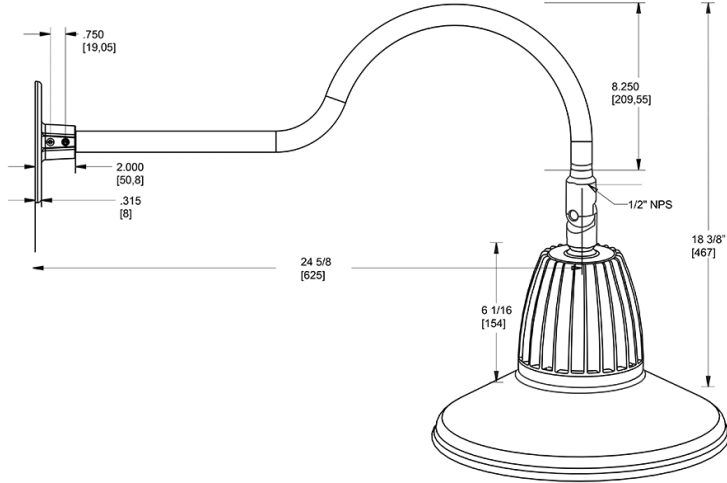

Dimensions

Features

- Adjustable 45° swivel joint
- Superior heat sink
- Die-cast aluminum housing
- 5-Year, No-Compromise Warranty

Ordering Matrix

Family	Wattage	Color Temp	Reflector	Shade	ShadeSize	Finish
GN1LED	26	Y	S	ST		LB
	13 = 13W 26 = 26W	Y = 3000K Warm N = 4000K Neutral	Blank = Flood R = Rectangular S = Spot	ST = Straight Shade	11 = 11" Blank = 15"	B = Black W = White A = Bronze S = Silver G = Hunter Green YL = Yellow LB = Light Blue BL = Royal Blue BWN = Brown I = Ivory R = Red