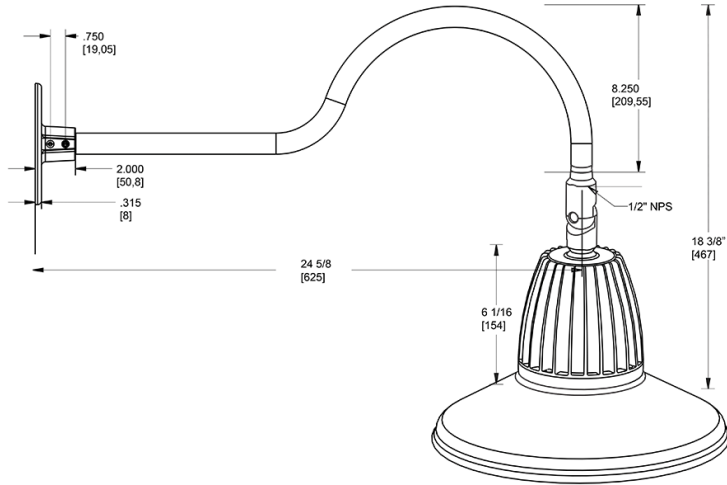

Dimensions

Features

- Adjustable 45° swivel joint
- Superior heat sink
- Die-cast aluminum housing
- 5-Year, No-Compromise Warranty

Ordering Matrix

Family	Wattage	Color Temp	Reflector	Shade	ShadeSize	Finish
GN1LED	26	Y	S	ST		BWN
	13 = 13W 26 = 26W	Y = 3000K Warm N = 4000K Neutral	Blank = Flood R = Rectangular S = Spot	ST = Straight Shade	11 = 11" Blank = 15"	B = Black W = White A = Bronze S = Silver G = Hunter Green YL = Yellow LB = Light Blue BL = Royal Blue BWN = Brown I = Ivory R = Red