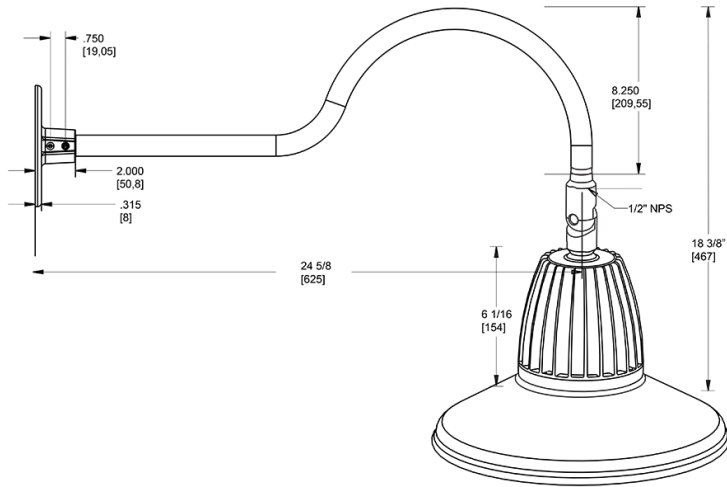

Dimensions

Features

- Adjustable 45° swivel joint
- Superior heat sink
- Die-cast aluminum housing
- 5-Year, No-Compromise Warranty

Ordering Matrix

Family	Wattage	Color Temp	Reflector	Shade	ShadeSize	Finish
GN1LED	26	Y	S	ST		BL
	13 = 13W 26 = 26W	Y = 3000K Warm N = 4000K Neutral	Blank = Flood R = Rectangular S = Spot	ST = Straight Shade	11 = 11" Blank = 15"	B = Black W = White A = Bronze S = Silver G = Hunter Green YL = Yellow LB = Light Blue BL = Royal Blue BWN = Brown I = Ivory R = Red