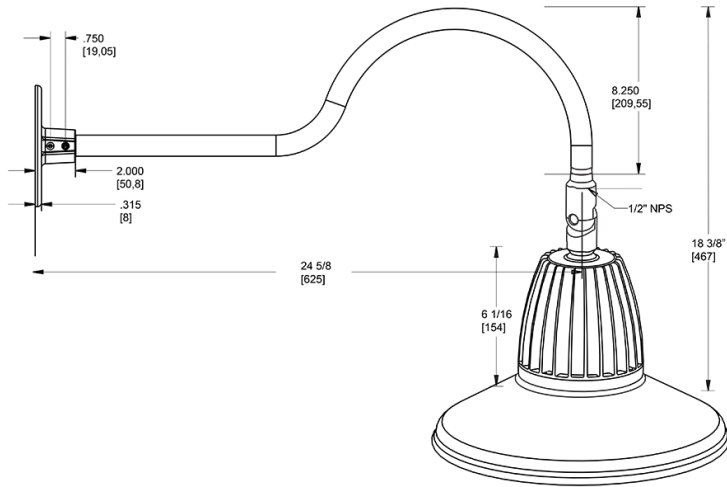

Dimensions

Features

- Adjustable 45° swivel joint
- Superior heat sink
- Die-cast aluminum housing
- 5-Year, No-Compromise Warranty

Ordering Matrix

Family	Wattage	Color Temp	Reflector	Shade	ShadeSize	Finish
GN1LED	26	Y	S	ST		A
	13 = 13W 26 = 26W	Y = 3000K Warm N = 4000K Neutral	Blank = Flood R = Rectangular S = Spot	ST = Straight Shade	11 = 11" Blank = 15"	B = Black W = White A = Bronze S = Silver G = Hunter Green YL = Yellow LB = Light Blue BL = Royal Blue BWN = Brown I = Ivory R = Red