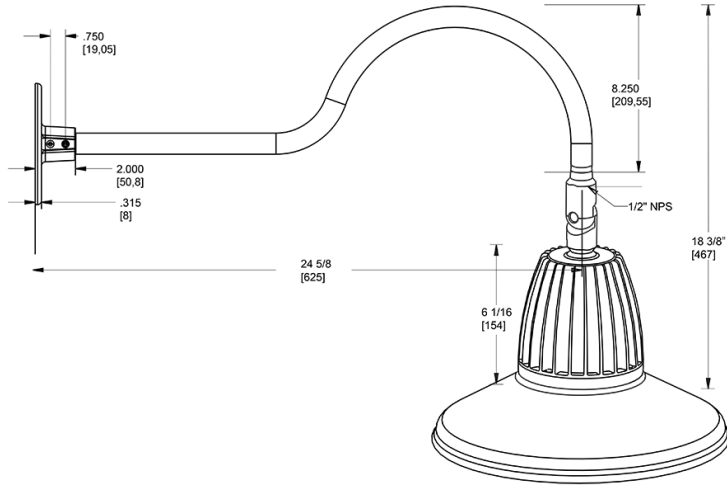

Dimensions

Features

- Adjustable 45° swivel joint
- Superior heat sink
- Die-cast aluminum housing
- 5-Year, No-Compromise Warranty

Ordering Matrix

Family	Wattage	Color Temp	Reflector	Shade	ShadeSize	Finish
GN1LED	26	Y	S	ST	11	W
	13 = 13W 26 = 26W	Y = 3000K Warm N = 4000K Neutral	Blank = Flood R = Rectangular S = Spot	ST = Straight Shade	11 = 11" Blank = 15"	B = Black W = White A = Bronze S = Silver G = Hunter Green YL = Yellow LB = Light Blue BL = Royal Blue BWN = Brown I = Ivory R = Red