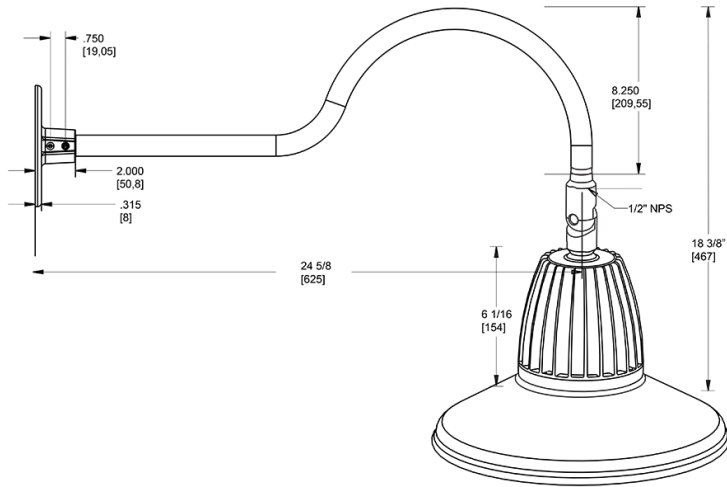

Dimensions

Features

- Adjustable 45° swivel joint
- Superior heat sink
- Die-cast aluminum housing
- 5-Year, No-Compromise Warranty

Ordering Matrix

Family	Wattage	Color Temp	Reflector	Shade	ShadeSize	Finish
GN1LED	26	Y	S	ST	11	S
	13 = 13W 26 = 26W	Y = 3000K Warm N = 4000K Neutral	Blank = Flood R = Rectangular S = Spot	ST = Straight Shade	11 = 11" Blank = 15"	B = Black W = White A = Bronze S = Silver G = Hunter Green YL = Yellow LB = Light Blue BL = Royal Blue BWN = Brown I = Ivory R = Red