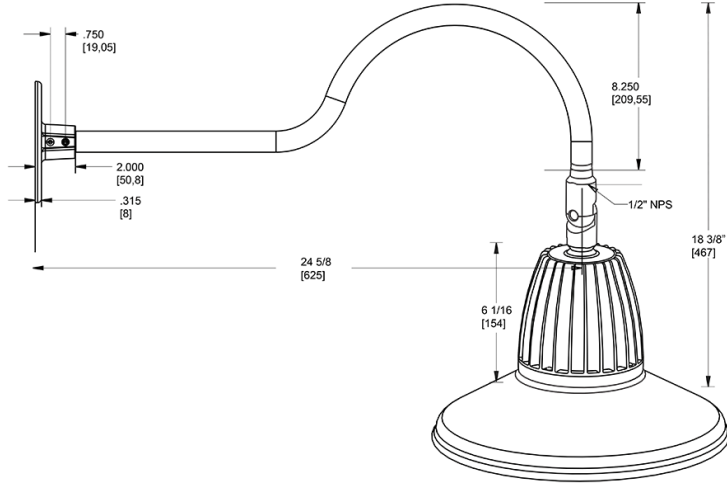

Dimensions

Features

- Adjustable 45° swivel joint
- Superior heat sink
- Die-cast aluminum housing
- 5-Year, No-Compromise Warranty

Ordering Matrix

Family	Wattage	Color Temp	Reflector	Shade	ShadeSize	Finish
GN1LED	26	Y	S	ST	11	R
	13 = 13W 26 = 26W	Y = 3000K Warm N = 4000K Neutral	Blank = Flood R = Rectangular S = Spot	ST = Straight Shade	11 = 11" Blank = 15"	B = Black W = White A = Bronze S = Silver G = Hunter Green YL = Yellow LB = Light Blue BL = Royal Blue BWN = Brown I = Ivory R = Red