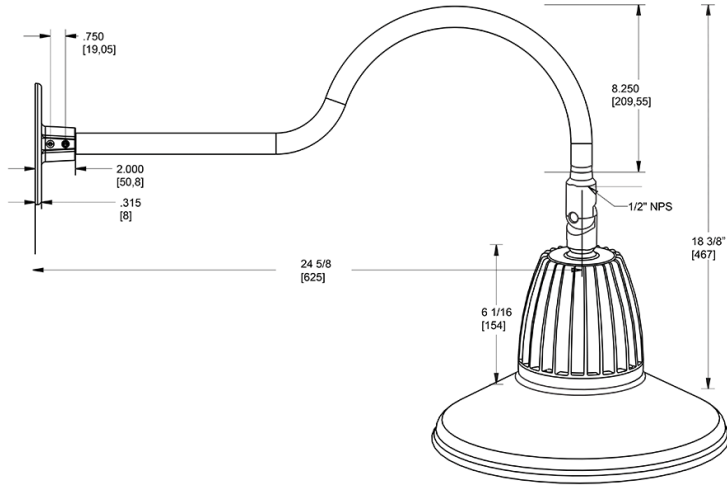

Dimensions

Features

- Adjustable 45° swivel joint
- Superior heat sink
- Die-cast aluminum housing
- 5-Year, No-Compromise Warranty

Ordering Matrix

Family	Wattage	Color Temp	Reflector	Shade	ShadeSize	Finish
GN1LED	26	Y	S	ST	11	LB
	13 = 13W 26 = 26W	Y = 3000K Warm N = 4000K Neutral	Blank = Flood R = Rectangular S = Spot	ST = Straight Shade	11 = 11" Blank = 15"	B = Black W = White A = Bronze S = Silver G = Hunter Green YL = Yellow LB = Light Blue BL = Royal Blue BWN = Brown I = Ivory R = Red