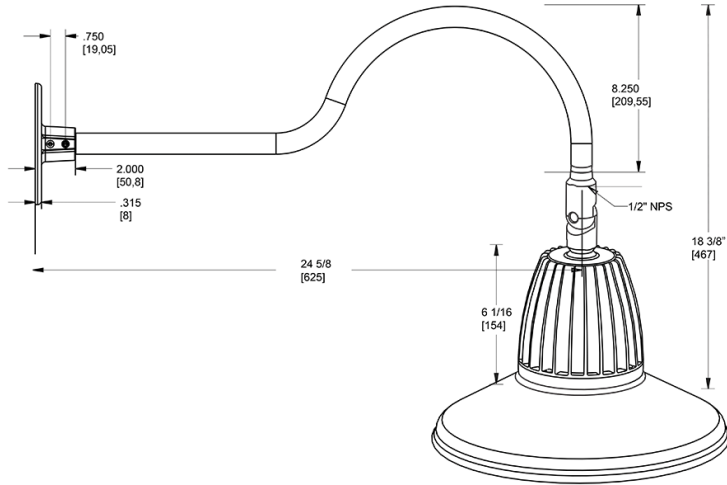

Dimensions

Features

- Adjustable 45° swivel joint
- Superior heat sink
- Die-cast aluminum housing
- 5-Year, No-Compromise Warranty

Ordering Matrix

Family	Wattage	Color Temp	Reflector	Shade	ShadeSize	Finish
GN1LED	26	Y	S	ST	11	G
	13 = 13W 26 = 26W	Y = 3000K Warm N = 4000K Neutral	Blank = Flood R = Rectangular S = Spot	ST = Straight Shade	11 = 11" Blank = 15"	B = Black W = White A = Bronze S = Silver G = Hunter Green YL = Yellow LB = Light Blue BL = Royal Blue BWN = Brown I = Ivory R = Red