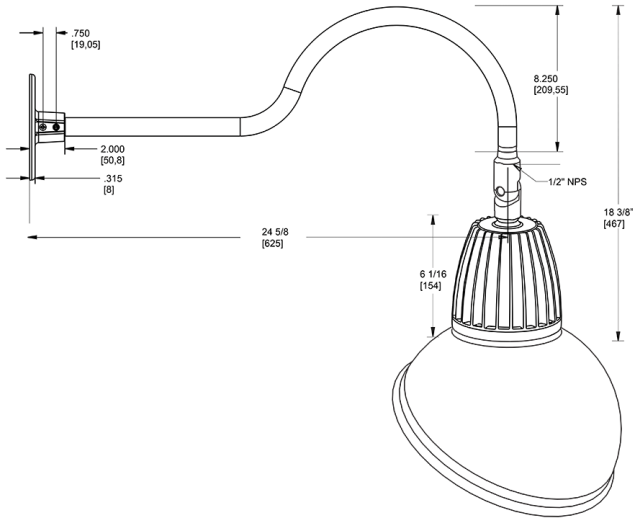

Dimensions

Features

- Adjustable 45° swivel joint
- Superior heat sink
- Die-cast aluminum housing
- 5-Year, No-Compromise Warranty

Ordering Matrix

Family	Wattage	Color Temp	Reflector	Shade	ShadeSize	Finish
GN1LED	26	Y	S	AD		LB
	13 = 13W 26 = 26W	Y = 3000K Warm N = 4000K Neutral	Blank = Flood R = Rectangular S = Spot	AD = Angled Dome	11 = 11" Blank = 15"	B = Black W = White A = Bronze S = Silver G = Hunter Green YL = Yellow LB = Light Blue BL = Royal Blue BWN = Brown I = Ivory R = Red