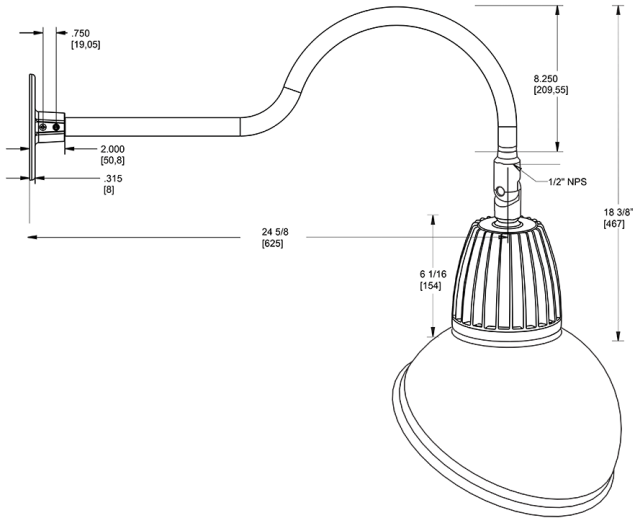

Dimensions

Features

- Adjustable 45° swivel joint
- Superior heat sink
- Die-cast aluminum housing
- 5-Year, No-Compromise Warranty

Ordering Matrix

Family	Wattage	Color Temp	Reflector	Shade	ShadeSize	Finish
GN1LED	26	Y	S	AD		BWN
	13 = 13W 26 = 26W	Y = 3000K Warm N = 4000K Neutral	Blank = Flood R = Rectangular S = Spot	AD = Angled Dome	11 = 11" Blank = 15"	B = Black W = White A = Bronze S = Silver G = Hunter Green YL = Yellow LB = Light Blue BL = Royal Blue BWN = Brown I = Ivory R = Red