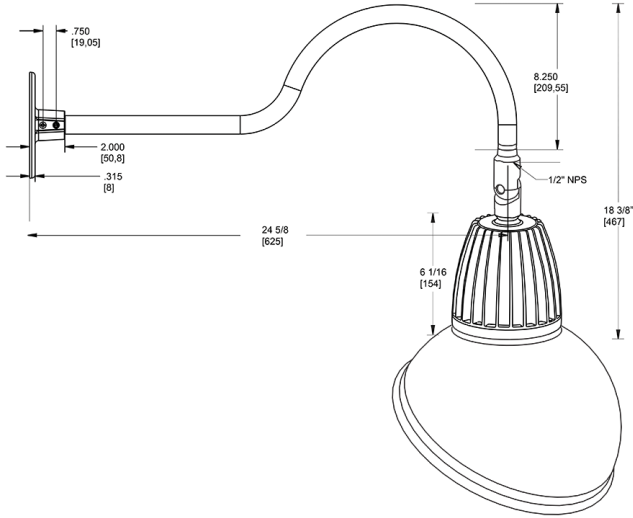

Dimensions

Features

- Adjustable 45° swivel joint
- Superior heat sink
- Die-cast aluminum housing
- 5-Year, No-Compromise Warranty

Ordering Matrix

Family	Wattage	Color Temp	Reflector	Shade	ShadeSize	Finish
GN1LED	26	Y	S	AD		A
	13 = 13W 26 = 26W	Y = 3000K Warm N = 4000K Neutral	Blank = Flood R = Rectangular S = Spot	AD = Angled Dome	11 = 11" Blank = 15"	B = Black W = White A = Bronze S = Silver G = Hunter Green YL = Yellow LB = Light Blue BL = Royal Blue BWN = Brown I = Ivory R = Red