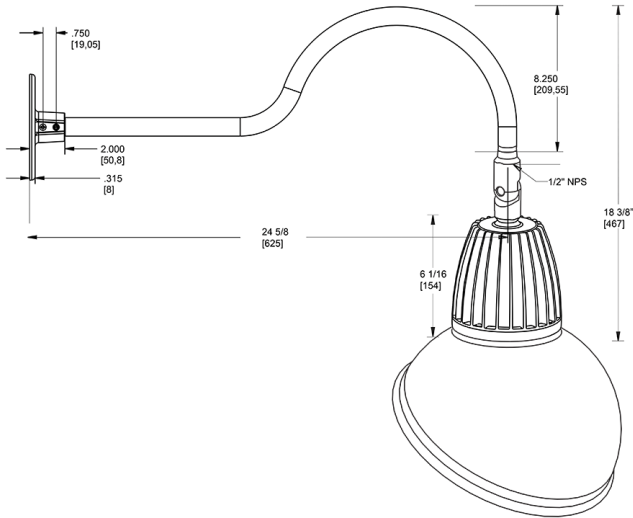

Dimensions

Features

- Adjustable 45° swivel joint
- Superior heat sink
- Die-cast aluminum housing
- 5-Year, No-Compromise Warranty

Ordering Matrix

Family	Wattage	Color Temp	Reflector	Shade	ShadeSize	Finish
GN1LED	26	Y	S	AD	11	YL
	13 = 13W 26 = 26W	Y = 3000K Warm N = 4000K Neutral	Blank = Flood R = Rectangular S = Spot	AD = Angled Dome	11 = 11" Blank = 15"	B = Black W = White A = Bronze S = Silver G = Hunter Green YL = Yellow LB = Light Blue BL = Royal Blue BWN = Brown I = Ivory R = Red