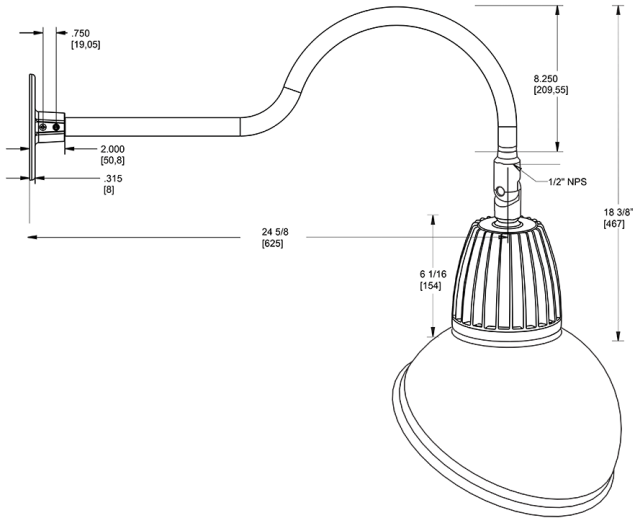

Dimensions

Features

- Adjustable 45° swivel joint
- Superior heat sink
- Die-cast aluminum housing
- 5-Year, No-Compromise Warranty

Ordering Matrix

Family	Wattage	Color Temp	Reflector	Shade	ShadeSize	Finish
GN1LED	26	Y	S	AD	11	S
	13 = 13W 26 = 26W	Y = 3000K Warm N = 4000K Neutral	Blank = Flood R = Rectangular S = Spot	AD = Angled Dome	11 = 11" Blank = 15"	B = Black W = White A = Bronze S = Silver G = Hunter Green YL = Yellow LB = Light Blue BL = Royal Blue BWN = Brown I = Ivory R = Red