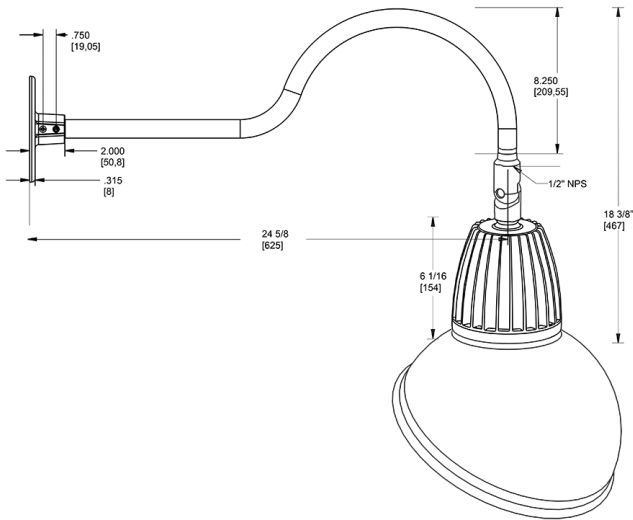

Dimensions

Features

- Adjustable 45° swivel joint
- Superior heat sink
- Die-cast aluminum housing
- 5-Year, No-Compromise Warranty

Ordering Matrix

Family	Wattage	Color Temp	Reflector	Shade	ShadeSize	Finish
GN1LED	26	Y	S	AD	11	LB
	13 = 13W 26 = 26W	Y = 3000K Warm N = 4000K Neutral	Blank = Flood R = Rectangular S = Spot	AD = Angled Dome	11 = 11" Blank = 15"	B = Black W = White A = Bronze S = Silver G = Hunter Green YL = Yellow LB = Light Blue BL = Royal Blue BWN = Brown I = Ivory R = Red