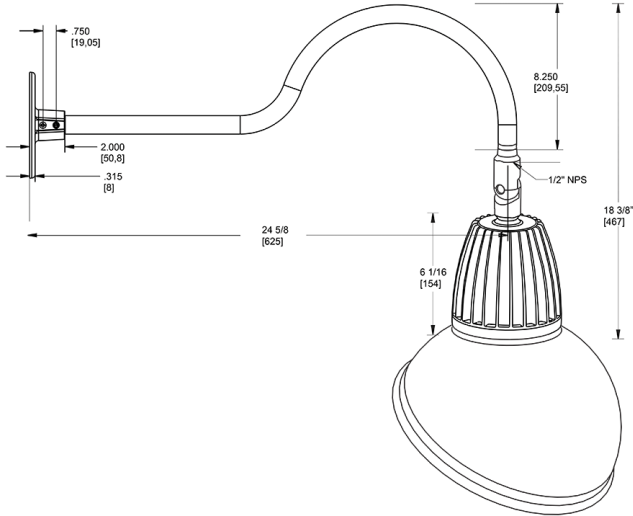

Dimensions

Features

- Adjustable 45° swivel joint
- Superior heat sink
- Die-cast aluminum housing
- 5-Year, No-Compromise Warranty

Ordering Matrix

Family	Wattage	Color Temp	Reflector	Shade	ShadeSize	Finish
GN1LED	26	Y	S	AD	11	BWN
	13 = 13W 26 = 26W	Y = 3000K Warm N = 4000K Neutral	Blank = Flood R = Rectangular S = Spot	AD = Angled Dome	11 = 11" Blank = 15"	B = Black W = White A = Bronze S = Silver G = Hunter Green YL = Yellow LB = Light Blue BL = Royal Blue BWN = Brown I = Ivory R = Red