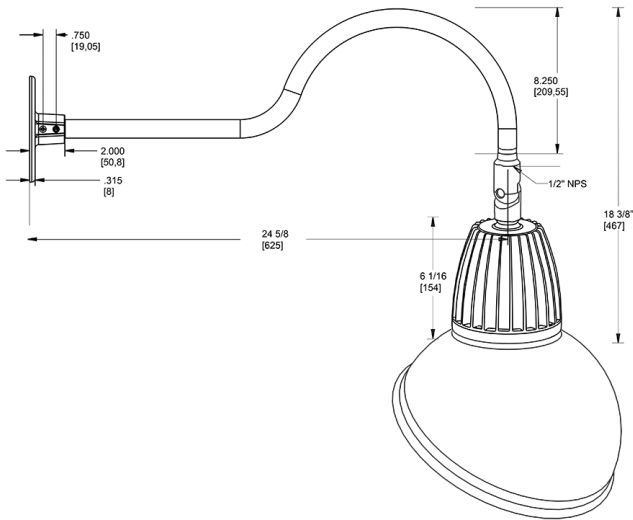

Dimensions

Features

- Adjustable 45° swivel joint
- Superior heat sink
- Die-cast aluminum housing
- 5-Year, No-Compromise Warranty

Ordering Matrix

Family	Wattage	Color Temp	Reflector	Shade	ShadeSize	Finish
GN1LED	26	Y	S	AD	11	A
	13 = 13W 26 = 26W	Y = 3000K Warm N = 4000K Neutral	Blank = Flood R = Rectangular S = Spot	AD = Angled Dome	11 = 11" Blank = 15"	B = Black W = White A = Bronze S = Silver G = Hunter Green YL = Yellow LB = Light Blue BL = Royal Blue BWN = Brown I = Ivory R = Red