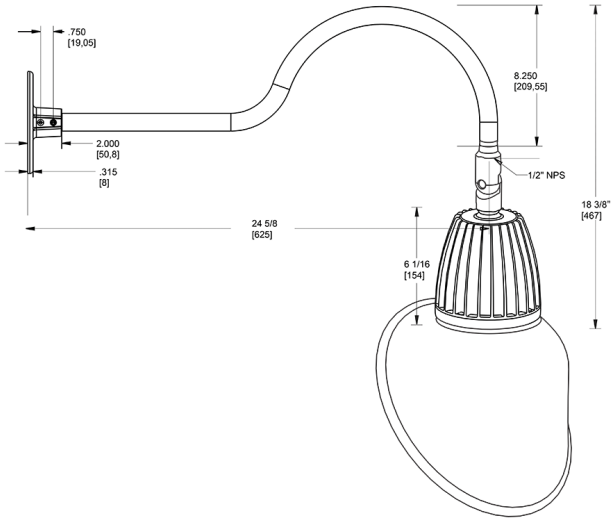

Dimensions

Features

- Adjustable 45° swivel joint
- Superior heat sink
- Die-cast aluminum housing
- 5-Year, No-Compromise Warranty

Ordering Matrix

Family	Wattage	Color Temp	Reflector	Shade	ShadeSize	Finish
GN1LED	26	Y	S	AC		B
	13 = 13W 26 = 26W	Y = 3000K Warm N = 4000K Neutral	Blank = Flood R = Rectangular S = Spot	AC = Angled Cone	11 = 11" Blank = 15"	B = Black W = White A = Bronze S = Silver G = Hunter Green YL = Yellow LB = Light Blue BL = Royal Blue BWN = Brown I = Ivory R = Red