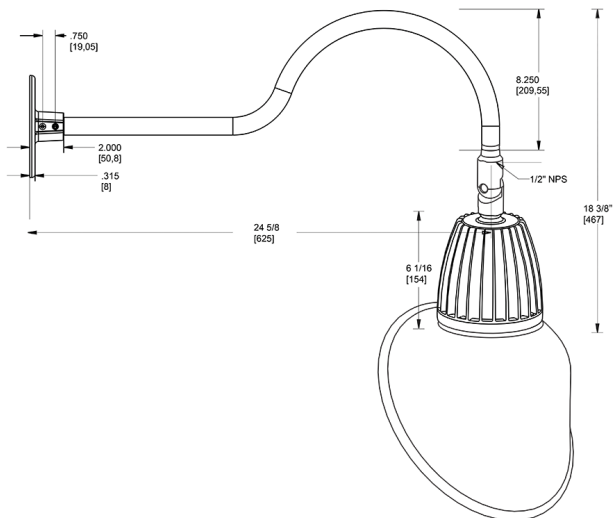

Dimensions

Features

- Adjustable 45° swivel joint
- Superior heat sink
- Die-cast aluminum housing
- 5-Year, No-Compromise Warranty

Ordering Matrix

Family	Wattage	Color Temp	Reflector	Shade	ShadeSize	Finish
GN1LED	26	Y	S	AC	11	B
	13 = 13W 26 = 26W	Y = 3000K Warm N = 4000K Neutral	Blank = Flood R = Rectangular S = Spot	AC = Angled Cone	11 = 11" Blank = 15"	B = Black W = White A = Bronze S = Silver G = Hunter Green YL = Yellow LB = Light Blue BL = Royal Blue BWN = Brown I = Ivory R = Red