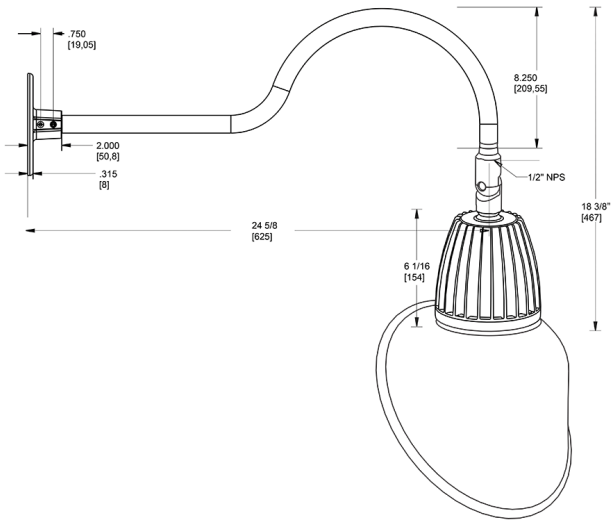

Dimensions

Features

- Adjustable 45° swivel joint
- Superior heat sink
- Die-cast aluminum housing
- 5-Year, No-Compromise Warranty

Ordering Matrix

Family	Wattage	Color Temp	Reflector	Shade	ShadeSize	Finish
GN1LED	26	Y	S	AC	11	A
	13 = 13W 26 = 26W	Y = 3000K Warm N = 4000K Neutral	Blank = Flood R = Rectangular S = Spot	AC = Angled Cone	11 = 11" Blank = 15"	B = Black W = White A = Bronze S = Silver G = Hunter Green YL = Yellow LB = Light Blue BL = Royal Blue BWN = Brown I = Ivory R = Red