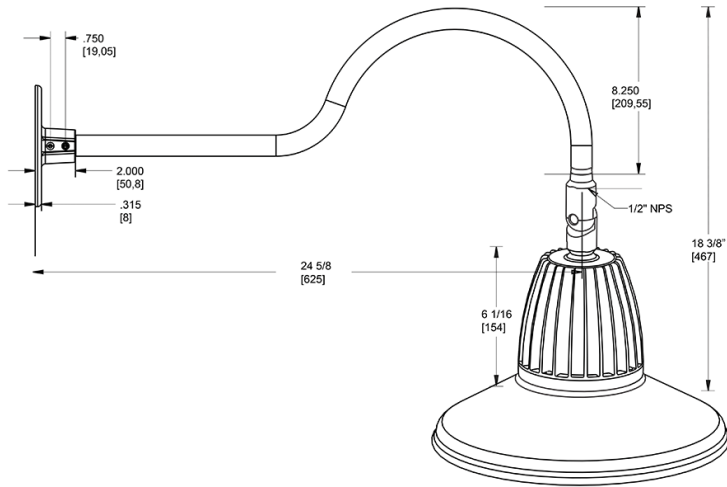

Dimensions

Features

- Adjustable 45° swivel joint
- Superior heat sink
- Die-cast aluminum housing
- 5-Year, No-Compromise Warranty

Ordering Matrix

Family	Wattage	Color Temp	Reflector	Shade	ShadeSize	Finish
GN1LED	26	Y	R	ST		R
	13 = 13W 26 = 26W	Y = 3000K Warm N = 4000K Neutral	Blank = Flood R = Rectangular S = Spot	ST = Straight Shade	11 = 11" Blank = 15"	B = Black W = White A = Bronze S = Silver G = Hunter Green YL = Yellow LB = Light Blue BL = Royal Blue BWN = Brown I = Ivory R = Red